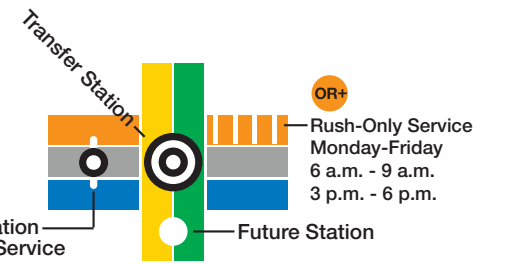

Metro System Map

wmata.com
Information: 202-637-7000 | TTY: 202-962-2033
Metro Transit Police: 202-962-2121 | Text: MYMTPD (696873)

1. ## Legend
2. **RD** Red Line • Glenmont / Shady Grove
   - **OR** Orange Line • New Carrollton / Vienna
   - **OR+** Orange Line • Vienna / Downtown Largo
   - **BL** Blue Line • Franconia-Springfield / Downtown Largo
   - **GR** Green Line • Branch Ave / Greenbelt
   - **YL** Yellow Line • Huntington / Mt Vernon Sq
   - **SV** Silver Line • Ashburn / Downtown Largo

Station Features

- **P** Parking
- **H** Hospital
- **A** Airport

Connecting Rail Systems